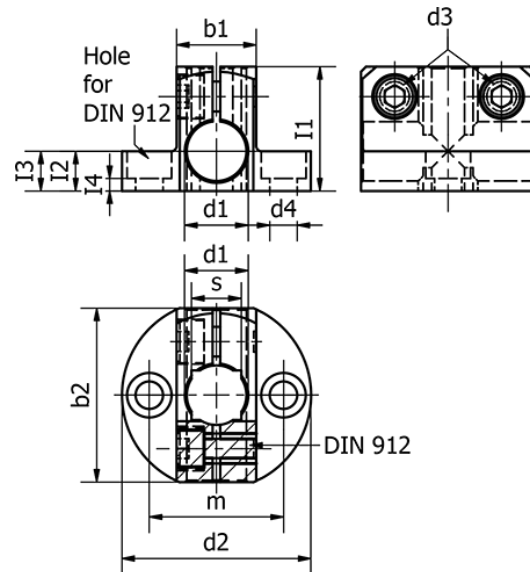

# Data Sheet

Article number: 20473B20ELS

Description: E+G Foot clamp mounting - GN 473-B20-ELS

## Measures

b1	= 25	l2	= 12.5
b2	= 44	l3	= 12.5
Clamping kit for d3	= GN 511-M6-25	l4	= 6.5
d1	= B20	m	= 36
d2	= 50	s	= 16
d3	= M6	Weight (g)	= 80
d4	= M6		
l1	= 35		